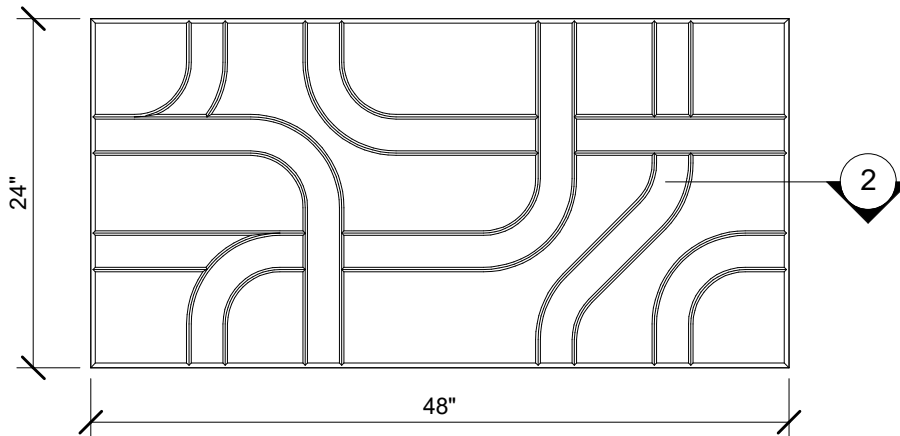

1 SIDE VIEW
1" = 1'-0"

2 EDGE DETAIL
3" = 1'-0"

3 PLAN VIEW
1" = 1'-0"

4 END VIEW
1" = 1'-0"

123 Columbia Court N. Chaska, MN 55318
www.acousticalsurfaces.com
1-800-854-2948

PRODUCT LINE: 2" Enviroacoustic Design Panels - 2ft x 4ft - Beveled Edge - Metro