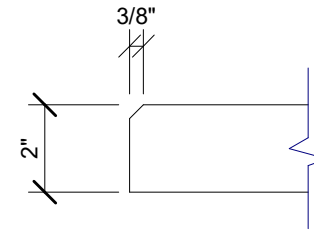

1 SIDE VIEW
1" = 1'-0"

2 EDGE DETAIL
3" = 1'-0"

3 PLAN VIEW
1" = 1'-0"

4 END VIEW
1" = 1'-0"

123 Columbia Court N. Chaska, MN 55318
www.acousticalsurfaces.com
1-800-854-2948

PRODUCT LINE: 2" Enviroacoustic Design Panels - 2ft x 4ft - Beveled Edge - Metro